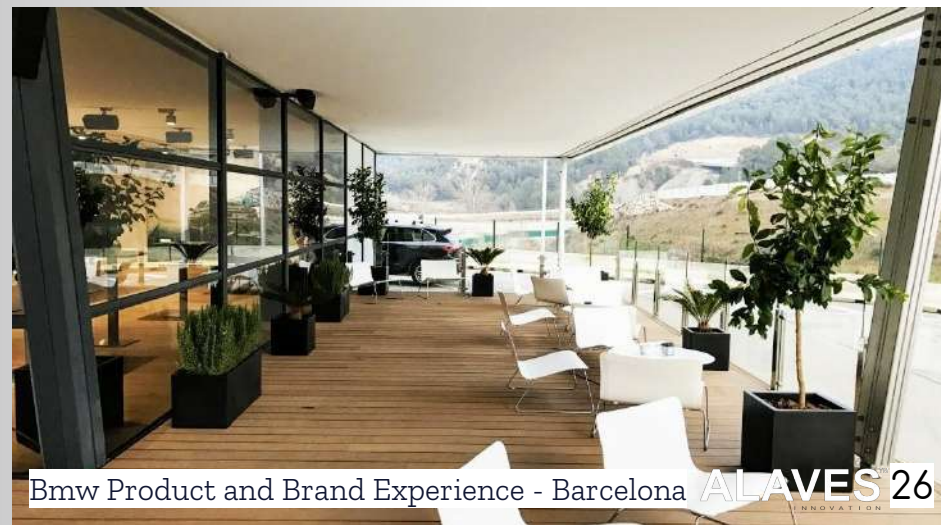

Bmw Product and Brand Experience - Barcelona **ALAVES 26**
INNOVATION